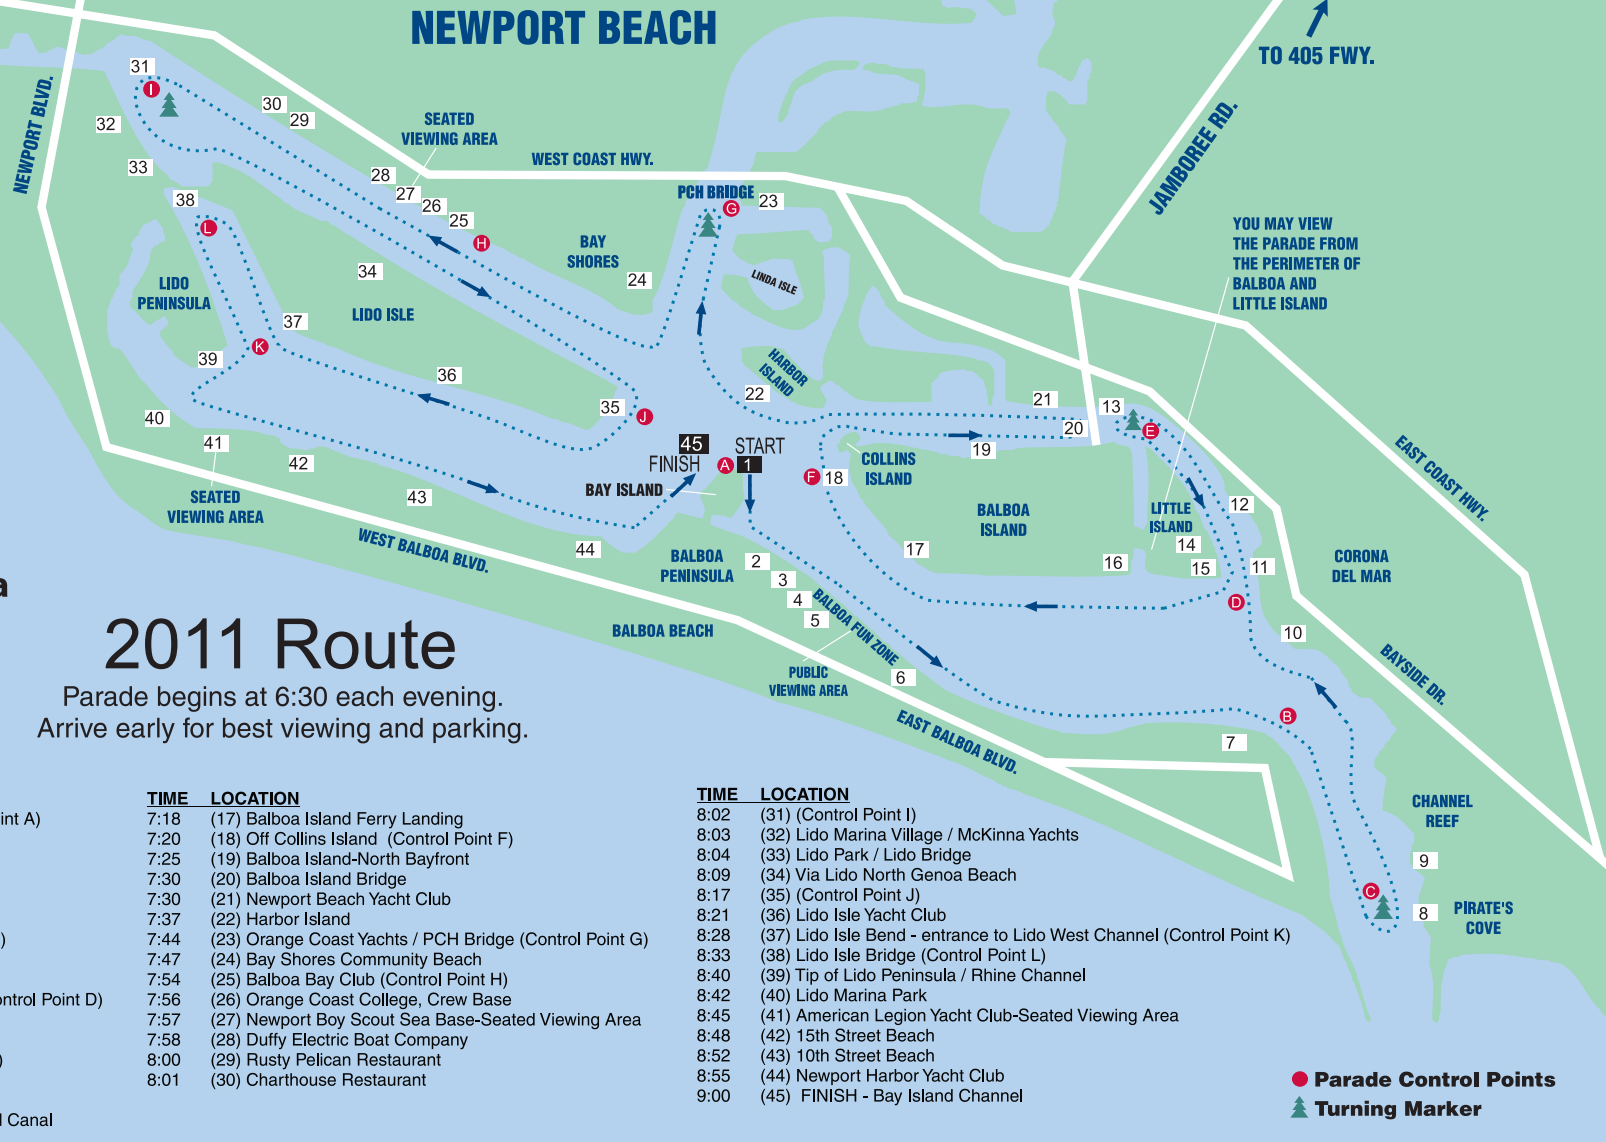

TIME	LOCATION
6:30	(1) START-Bay Island Channel (Control Point A)
6:34	(2) Newport Landing Restaurant
6:34	(3) Balboa Boat Rentals
6:35	(4) Newport Harbor Nautical Museum
6:35	(5) Balboa Peninsula Ferry Landing
6:36	(6) Harborside Restaurant-Balboa Pavilion
6:49	(7) Peninsula Point Beach (Control Point B)
6:52	(8) Pirate's Cove (Parade Control Point C)
6:54	(9) Channel Reef
6:56	(10) Coast Guard-Harbor Master Dock (Control Point D)
6:57	(11) Balboa Yacht Club
7:00	(12) Bahia Corinthian Yacht Club
7:03	(13) Balboa Island Bridge (Control Point E)
7:06	(14) Little Island Beach
7:09	(15) Little Island Point
7:11	(16) Balboa Island, South Bayfront / Grand Canal

TIME	LOCATION
7:18	(17) Balboa Island Ferry Landing
7:20	(18) Off Collins Island (Control Point F)
7:25	(19) Balboa Island-North Bayfront
7:30	(20) Balboa Island Bridge
7:30	(21) Newport Beach Yacht Club
7:37	(22) Harbor Island
7:44	(23) Orange Coast Yachts / PCH Bridge (Control Point G)
7:47	(24) Bay Shores Community Beach
7:54	(25) Balboa Bay Club (Control Point H)
7:56	(26) Orange Coast College, Crew Base
7:57	(27) Newport Boy Scout Sea Base-Seated Viewing Area
7:58	(28) Duffy Electric Boat Company
8:00	(29) Rusty Pelican Restaurant
8:01	(30) Charthouse Restaurant

TIME	LOCATION
8:02	(31) (Control Point I)
8:03	(32) Lido Marina Village / McKinna Yachts
8:04	(33) Lido Park / Lido Bridge
8:09	(34) Via Lido North Genoa Beach
8:17	(35) (Control Point J)
8:21	(36) Lido Isle Yacht Club
8:28	(37) Lido Isle Bend - entrance to Lido West Channel (Control Point K)
8:33	(38) Lido Isle Bridge (Control Point L)
8:40	(39) Tip of Lido Peninsula / Rhine Channel
8:42	(40) Lido Marina Park
8:45	(41) American Legion Yacht Club-Seated Viewing Area
8:48	(42) 15th Street Beach
8:52	(43) 10th Street Beach
8:55	(44) Newport Harbor Yacht Club
9:00	(45) FINISH - Bay Island Channel